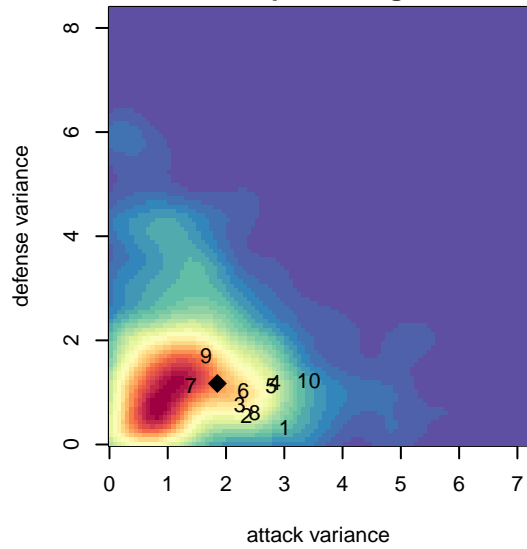

# Mercer Island FC Whitecaps B98

Mercer Island FC  
 Mercer Island, WA  
 B98 total strength=1552  
 attack=19.78 defense=9.25  
 fall league = NPSL Div 2 (98) U19  
 notes= Koning 2013-6

alt names used:  
 MIFC B98/99 Whitecaps  
 MIFC Whitcaps  
 MIFC Whitecaps  
 MIFC Whitecaps B98 – Koning

Venues played:  
 2016 Xtreme Cup BU19  
 2016 Sky River BU19  
 2016 NPSL Division 2 (98) U19  
 2016 Founders Cup B98 Div A

**Mercer Island FC Whitecaps B98**  
 Dots are actual minus expected GF (blue circles) and GA (red triangles).  
 Blue line is smoothed change in attack strength. Red is smoothed change in defense strength.

**attack and defense variance (black dot)  
relative to other teams  
and top 10 in region**

**attack and defense rating  
relative to others at age  
and all opponents in last 13 months**

**Performance relative to 13 month average**