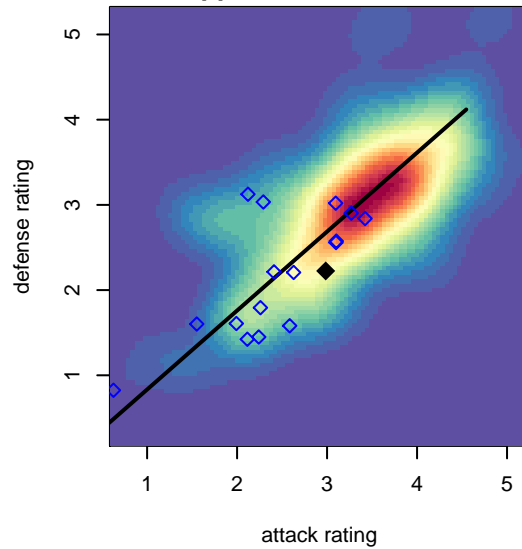

# Mercer Island FC Whitecaps B98

Mercer Island FC  
 Mercer Island, WA  
 B98 total strength=1552  
 attack=19.78 defense=9.25  
 fall league = NPSL Div 2 (98) U19  
 notes= Koning 2013-6

alt names used:  
 MIFC B98/99 Whitecaps  
 MIFC Whitcaps  
 MIFC Whitecaps  
 MIFC Whitecaps B98 – Koning

Venues played:  
 2016 Xtreme Cup BU19  
 2016 Sky River BU19  
 2016 NPSL Division 2 (98) U19  
 2016 Founders Cup B98 Div A

**Mercer Island FC Whitecaps B98**  
 Dots are actual minus expected GF (blue circles) and GA (red triangles).  
 Blue line is smoothed change in attack strength. Red is smoothed change in defense strength.

**attack and defense variance (black dot)  
relative to other teams  
and top 10 in region**

**attack and defense rating  
relative to others at age  
and all opponents in last 13 months**

**Performance relative to 13 month average**