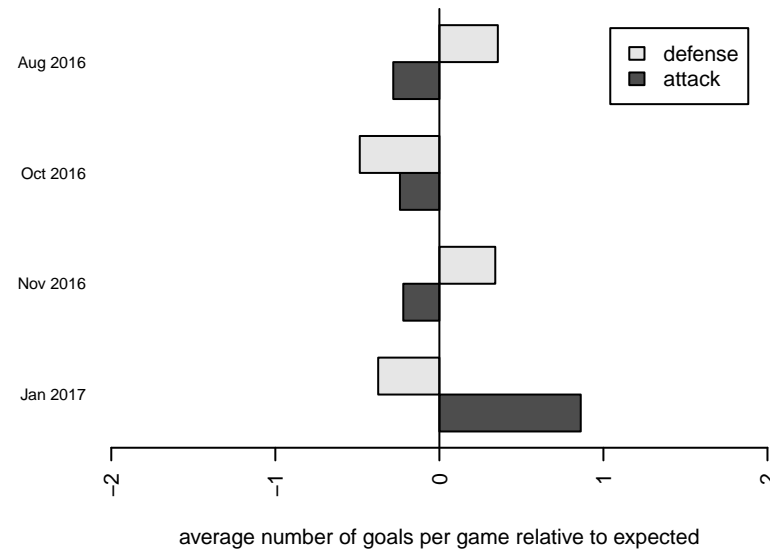

Performance relative to 13 month average