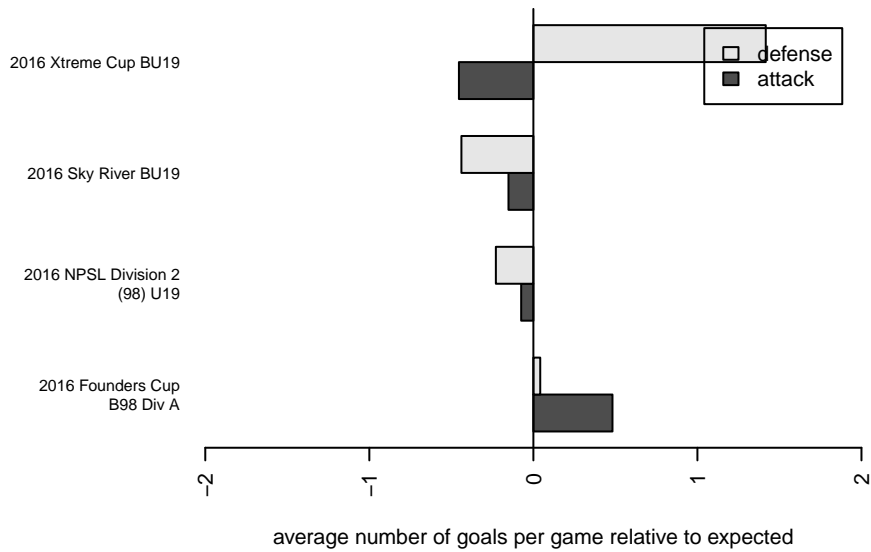

# Mercer Island FC Whitecaps B98

Mercer Island FC  
 Mercer Island, WA  
 B98 total strength=1552  
 attack=19.78 defense=9.25  
 fall league = NPSL Div 2 (98) U19  
 notes= Koning 2013-6

alt names used:  
 MIFC B98/99 Whitecaps  
 MIFC Whitcaps  
 MIFC Whitecaps  
 MIFC Whitecaps B98 – Koning

Venues played:  
 2016 Xtreme Cup BU19  
 2016 Sky River BU19  
 2016 NPSL Division 2 (98) U19  
 2016 Founders Cup B98 Div A

**Mercer Island FC Whitecaps B98**  
 Dots are actual minus expected GF (blue circles) and GA (red triangles).  
 Blue line is smoothed change in attack strength. Red is smoothed change in defense strength.

**attack and defense variance (black dot)  
relative to other teams  
and top 10 in region**

**attack and defense rating  
relative to others at age  
and all opponents in last 13 months**

**Performance relative to 13 month average**