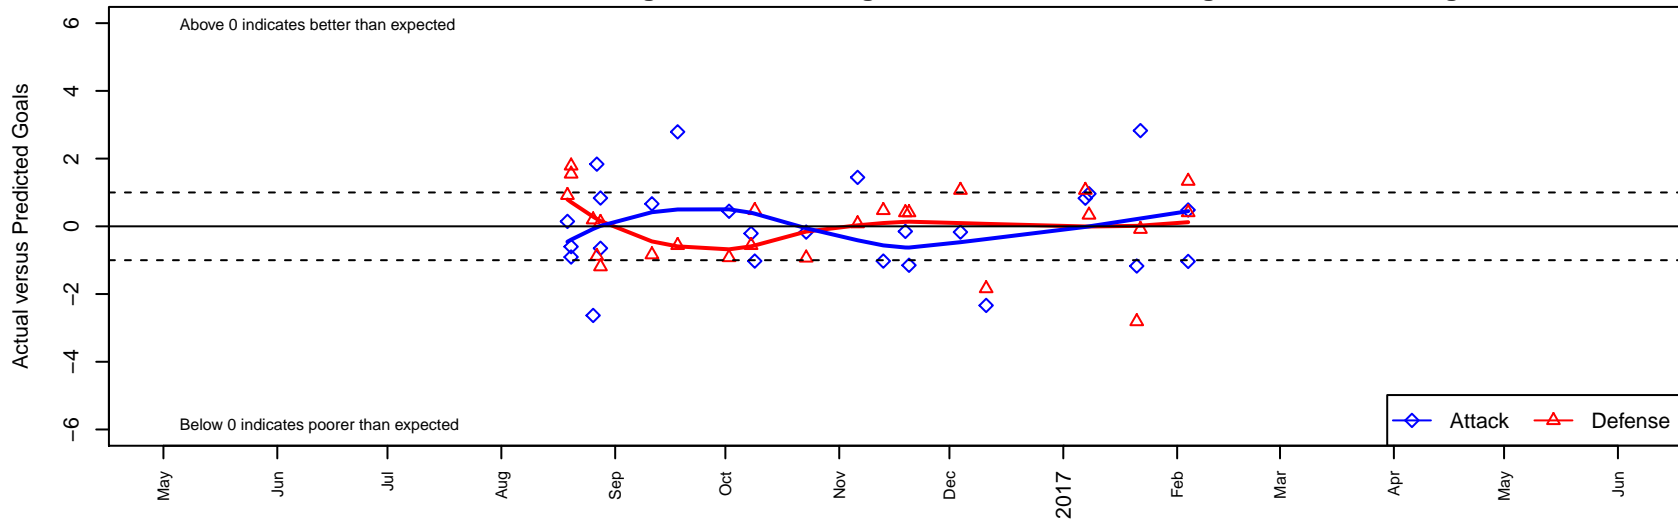

# Mercer Island FC Whitecaps B98

Mercer Island FC  
 Mercer Island, WA  
 B98 total strength=1552  
 attack=19.78 defense=9.25  
 fall league = NPSL Div 2 (98) U19  
 notes= Koning 2013-6

alt names used:  
 MIFC B98/99 Whitecaps  
 MIFC Whitcaps  
 MIFC Whitecaps  
 MIFC Whitecaps B98 – Koning

Venues played:  
 2016 Xtreme Cup BU19  
 2016 Sky River BU19  
 2016 NPSL Division 2 (98) U19  
 2016 Founders Cup B98 Div A

**Mercer Island FC Whitecaps B98**  
 Dots are actual minus expected GF (blue circles) and GA (red triangles).  
 Blue line is smoothed change in attack strength. Red is smoothed change in defense strength.

**attack and defense variance (black dot)  
relative to other teams  
and top 10 in region**

**attack and defense rating  
relative to others at age  
and all opponents in last 13 months**

**Performance relative to 13 month average**