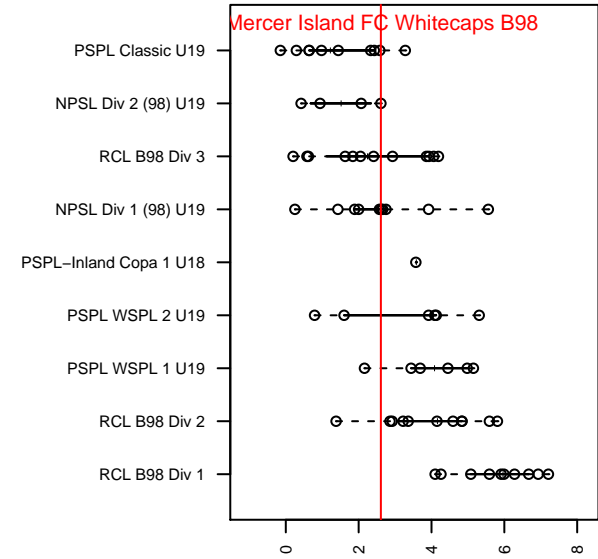

# Mercer Island FC Whitecaps B98

Mercer Island FC  
 Mercer Island, WA  
 B98 total strength=1552  
 attack=19.78 defense=9.25  
 fall league = NPSL Div 2 (98) U19  
 notes= Koning 2013-6

alt names used:  
 MIFC B98/99 Whitecaps  
 MIFC Whitcaps  
 MIFC Whitecaps  
 MIFC Whitecaps B98 – Koning

Venues played:  
 2016 Xtreme Cup BU19  
 2016 Sky River BU19  
 2016 NPSL Division 2 (98) U19  
 2016 Founders Cup B98 Div A

**Mercer Island FC Whitecaps B98**  
 Dots are actual minus expected GF (blue circles) and GA (red triangles).  
 Blue line is smoothed change in attack strength. Red is smoothed change in defense strength.

**attack and defense variance (black dot)  
relative to other teams  
and top 10 in region**

**attack and defense rating  
relative to others at age  
and all opponents in last 13 months**

**Performance relative to 13 month average**